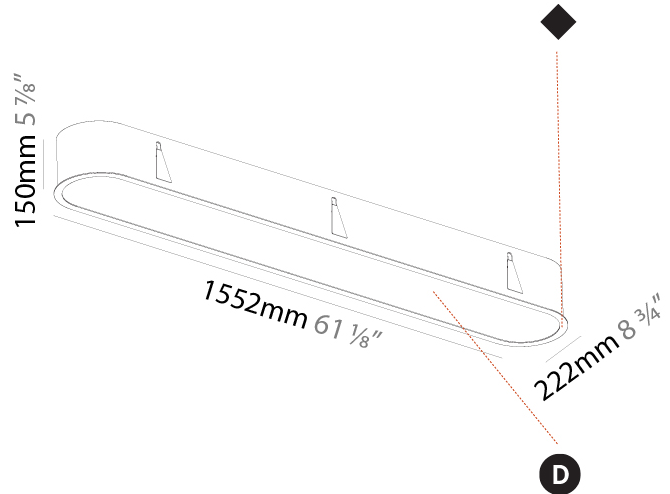

GENERAL

Series: Smoothy
Subseries: Smoothline
Brand: Prolicht
Division: Architectural
Mounting Type: Recessed
Mounting Location: Ceiling
Subcategory: Ambient

PHYSICAL

Shape: Oval
Length (mm): 1552
Length (in): 61 7/8
Width (mm): 222
Width (in): 8 3/4
Depth (mm): 150
Depth (in): 5 7/8
Ceiling Thickness (mm): 10 / 12.5 / 15 / 25
Ceiling Thickness (in): 3/8 or 1/2 or 9/16 or 1
Min. Recessing Depth (mm): 160
Min. Recessing Depth (in): 6 5/16
Light Distribution: Direct
Weight (kg): 8.895
Weight (lbs): 19.57
Diffuser: PMMA - Opal or Micro-Prism
Fixture Finish: SSR / BKV / CWI / CRY / HAB / UFT / ITA / RUA / FTG / MYG / LOD / PUS / FRO / FUP / KIA / POP / BLS / SPG / MEY / GOH / GUM / CHC / COM / ABZ / JAG / OBR / MOS / ROR
Fixture Material: Extruded Aluminum / Steel
Cut-out Measurements: 1535mm / 60 7/16" x 205mm / 8 1/16"

ELECTRICAL

Lamp Type: LED (Zhaga Standard)
Input Wattage (W): 52.8
Total Output Wattage (W): 45
Dimming: Tri-Mode (Non-Dimming and Phase Dimming (120Vac only) and 0-10V Dimming)
Driver Included: Yes
Driver Location: Integrated
Driver Type: Constant Current - Universal
Driver Class: Class 2
Input Voltage (V): 120 - 277
Constant Current (MA): 500

LED

Color Temperature (°K): 3000 / 3500 / 4000
Max. Delivered Lumen (lm): 3570 / 3842 / 3920
CRI: >80 CRI
Lamp Life (hrs): 50000

OPTICAL

RATINGS AND CERTIFICATIONS

Certified By: Certified for North American Standards
IP rating: IP20