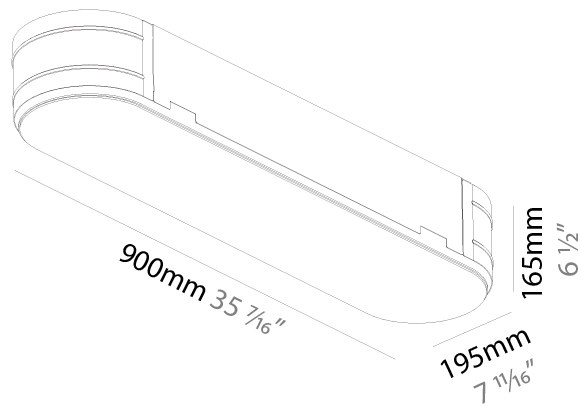

GENERAL

Series: Smoothy
Subseries: Smoothline
Brand: Prolicht
Division: Architectural
Mounting Type: Trimless
Mounting Location: Ceiling
Subcategory: Ambient

PHYSICAL

Shape: Oval
Length (mm): 900
Length (in): 35 7/16
Width (mm): 195
Width (in): 7 13/16
Depth (mm): 165
Depth (in): 6 1/2
Ceiling Thickness (mm): 10 / 12.5 / 15 / 25 / 30
Ceiling Thickness (in): 3/8 or 1/2 or 9/16 or 1 or 1 3/16
Min. Recessing Depth (mm): 180
Min. Recessing Depth (in): 7 1/16
Light Distribution: Direct
Weight (kg): 5.756
Weight (lbs): 12.66
Diffuser: PMMA - Opal
Fixture Material: Extruded Aluminum / Steel
Cut-out Measurements: 935mm / 36 15/16" x 230mm / 9 1/16"
Upon Request: Unique Sizes Unique Ceiling Thickness Unique Mounting Depth Spot Inserts

ELECTRICAL

Lamp Type: LED (Zhaga Standard)
Input Wattage (W): 31.5
Total Output Wattage (W): 27
Dimming: Tri-Mode (Non-Dimming and Phase Dimming (120Vac only) and 0-10V Dimming)
Driver Included: Yes
Driver Location: Integrated
Driver Type: Constant Current - Universal
Driver Class: Class 2
Input Voltage (V): 120 - 277
Constant Current (MA): 500

LED

Color Temperature (*K): 3000 / 3500 / 4000
Max. Delivered Lumen (lm): 2340 / 2518 / 2570
CRI: >80 CRI
Lamp Life (hrs): 50000
Upon Request: RGB-W Tunable White Special Color Temperature CRI90

OPTICAL

RATINGS AND CERTIFICATIONS

Certified By: Certified for North American Standards
IP rating: IP20

935mm x 230mm
36 13/16" x 9 1/16"

10 | 12 1/2 | 15 | 25 | 30mm
3/8" | 1/2" | 9/16" | 1" | 3/16"