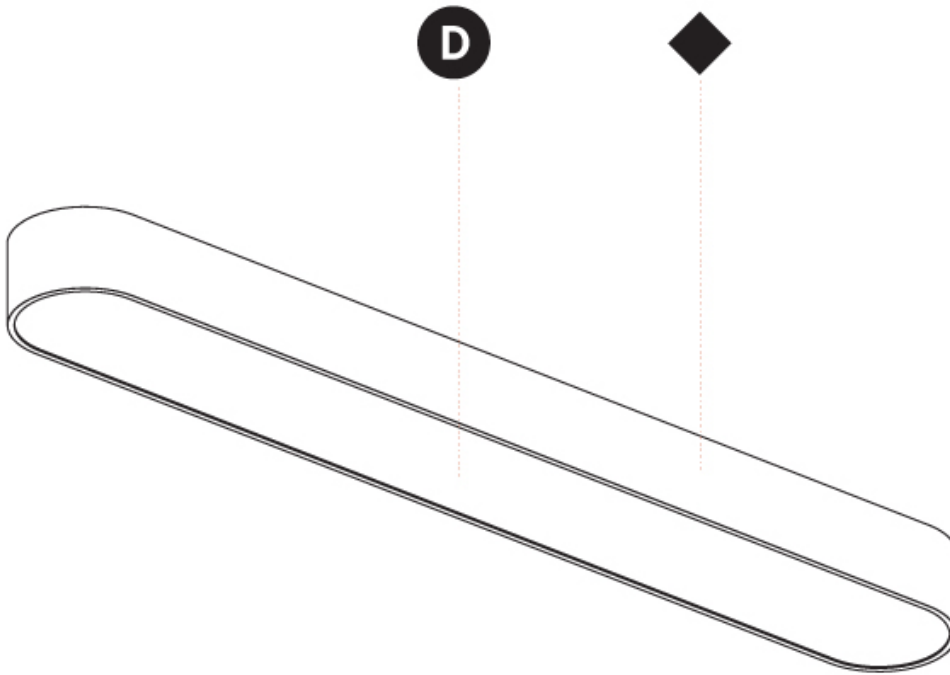

SMOOTHLINE SURFACE

A32972-

PROJECT

TYPE

SPECIFIER

QUANTITY

DATE

A