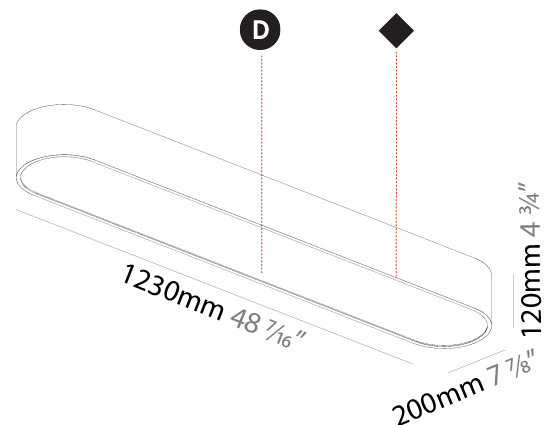

1. To build a product code in our configurator select the specify button on the base model # product page
2. To build a manual product code on this datasheet choose from the options listed below in blue font and add the suffix to the base model #

GENERAL

Series: Smoothy
Subseries: Smoothline
Brand: Prolicht
Division: Architectural
Mounting Type: Surface
Mounting Location: Ceiling
Subcategory: Ambient

PHYSICAL

Shape: Oval
Length (mm): 1230
Length (in): 48 7/16
Width (mm): 200
Width (in): 7 7/8
Height (mm): 120
Height (in): 4 3/4
Light Distribution: Direct
Diffuser: PMMA - Opal or Micro-Prism
Fixture Finish: SSR / BKV / CWI / CRY / HAB / UFT / ITA / RUA / FTG / MYG / LOD / PUS / FRO / FUP / KIA / POP / BLS / SPG / MEY / GOH / GUM / CHC / COM / ABZ / JAG / OBR / MOS / ROR
Fixture Material: Extruded Aluminum / Steel

ELECTRICAL

Lamp Type: LED (Zhaga Standard)
Input Wattage (W): 42
Total Output Wattage (W): 36
Dimming: Tri-Mode (Non-Dimming and Phase Dimming (120Vac only) and 0-10V Dimming)
Driver Included: Yes
Driver Location: Integrated
Driver Type: Constant Current - Universal
Driver Class: Class 1
Input Voltage (V): 120 - 277
Constant Current (MA): 500

LED

Color Temperature (°K): 3000 / 3500 / 4000
Max. Delivered Lumen (lm): 2920 / 3146 / 3210
CRI: >80 CRI
Lamp Life (hrs): 50000

OPTICAL

RATINGS AND CERTIFICATIONS

Certified By: Certified for North American Standards
IP rating: IP20

PROJECT
TYPE
SPECIFIER
QUANTITY
DATE